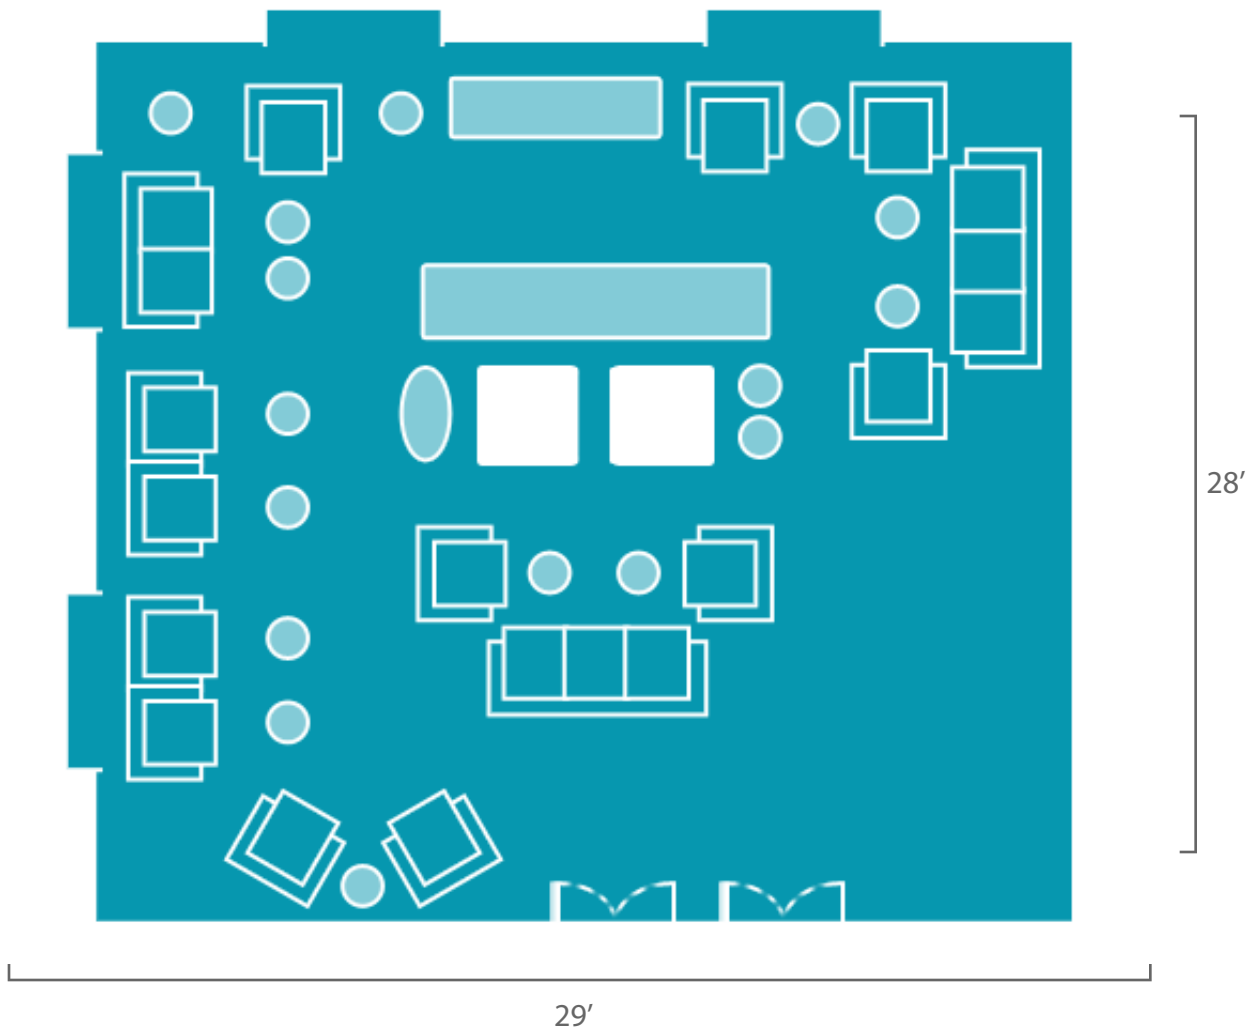

812ft²

UPPER LOBBY

ROOM CAPACITY (PEOPLE)
BOARDROOM: N/A RECEPTION: 80

EQUIPMENT AVAILABLE
HIGH SPEED INTERNET & FLOATING FLIPCHART