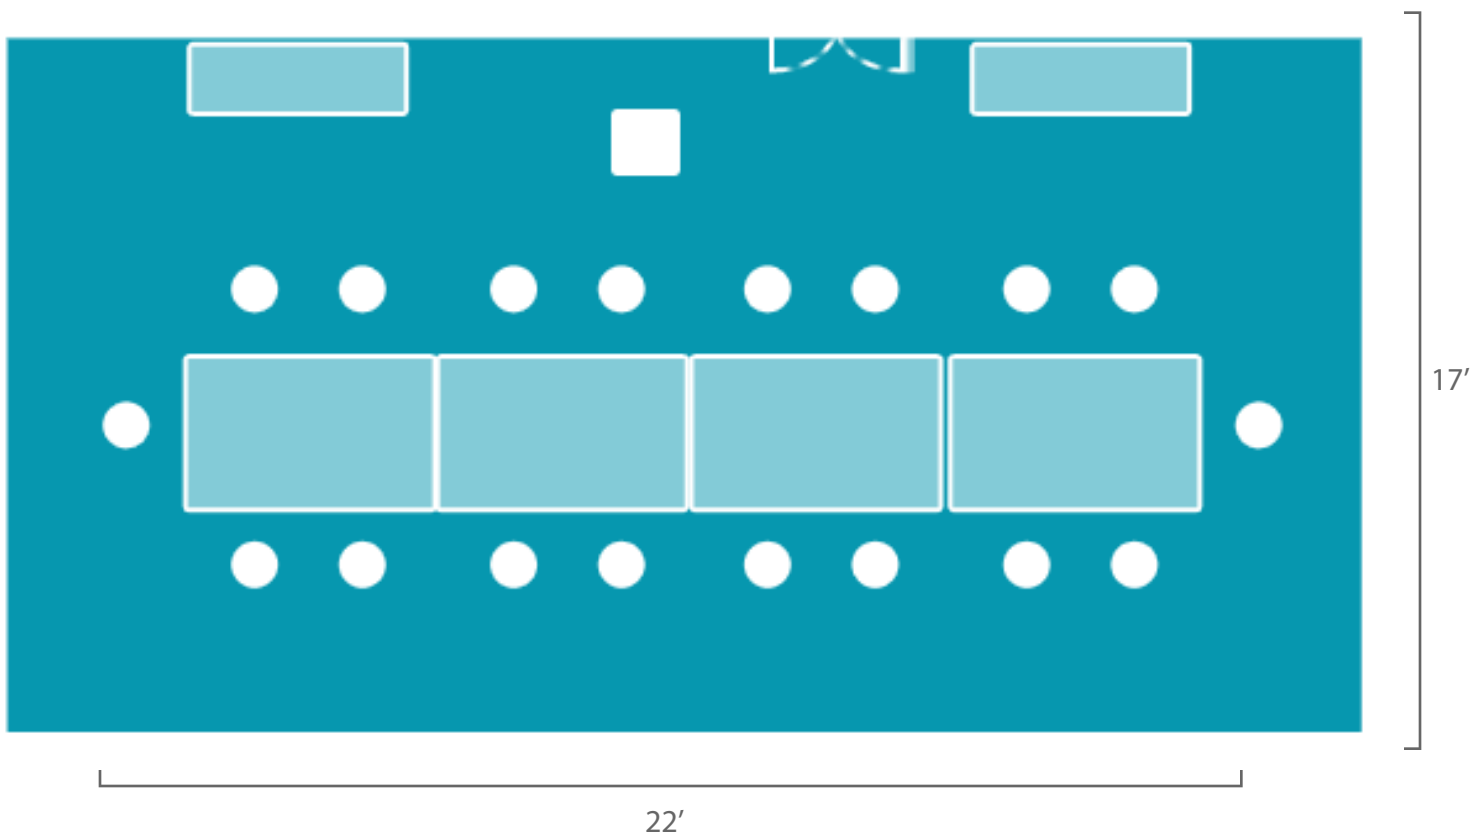

375ft²

SLATER

ROOM CAPACITY (PEOPLE)
BOARDROOM: 18 RECEPTION: N/A

EQUIPMENT AVAILABLE
LCD SCREEN, HIGH SPEED INTERNET,
MOUNTED FLIPCHART & MOUNTED WHITEBOARD