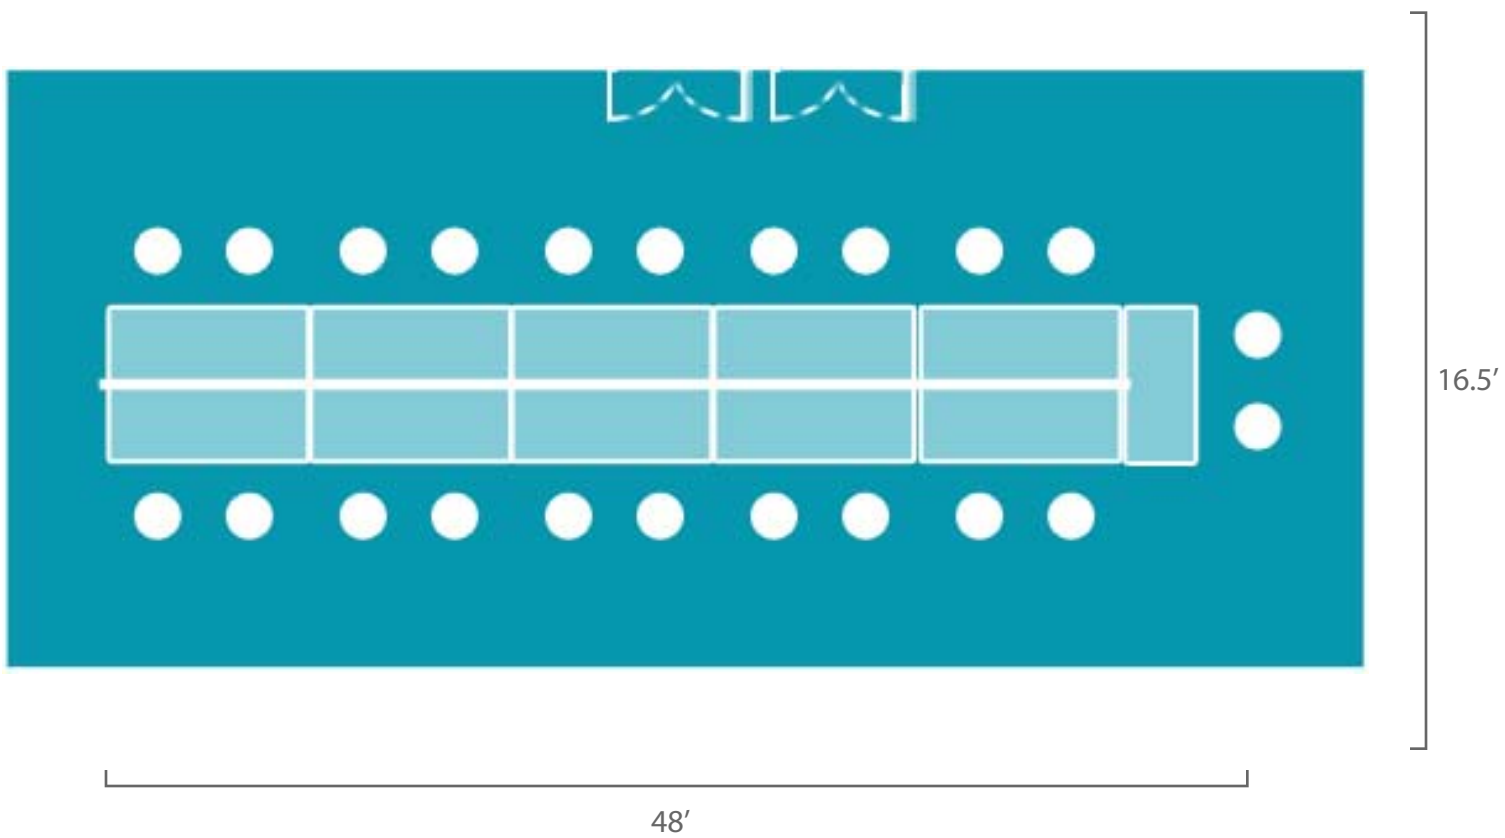

# 792ft<sup>2</sup>

O'CONNOR

ROOM CAPACITY (PEOPLE)  
BOARDROOM: 30 RECEPTION: N/A

EQUIPMENT AVAILABLE  
PROJECTOR & SCREEN, HIGH SPEED INTERNET,  
MOUNTED FLIPCHART & MOUNTED WHITEBOARD