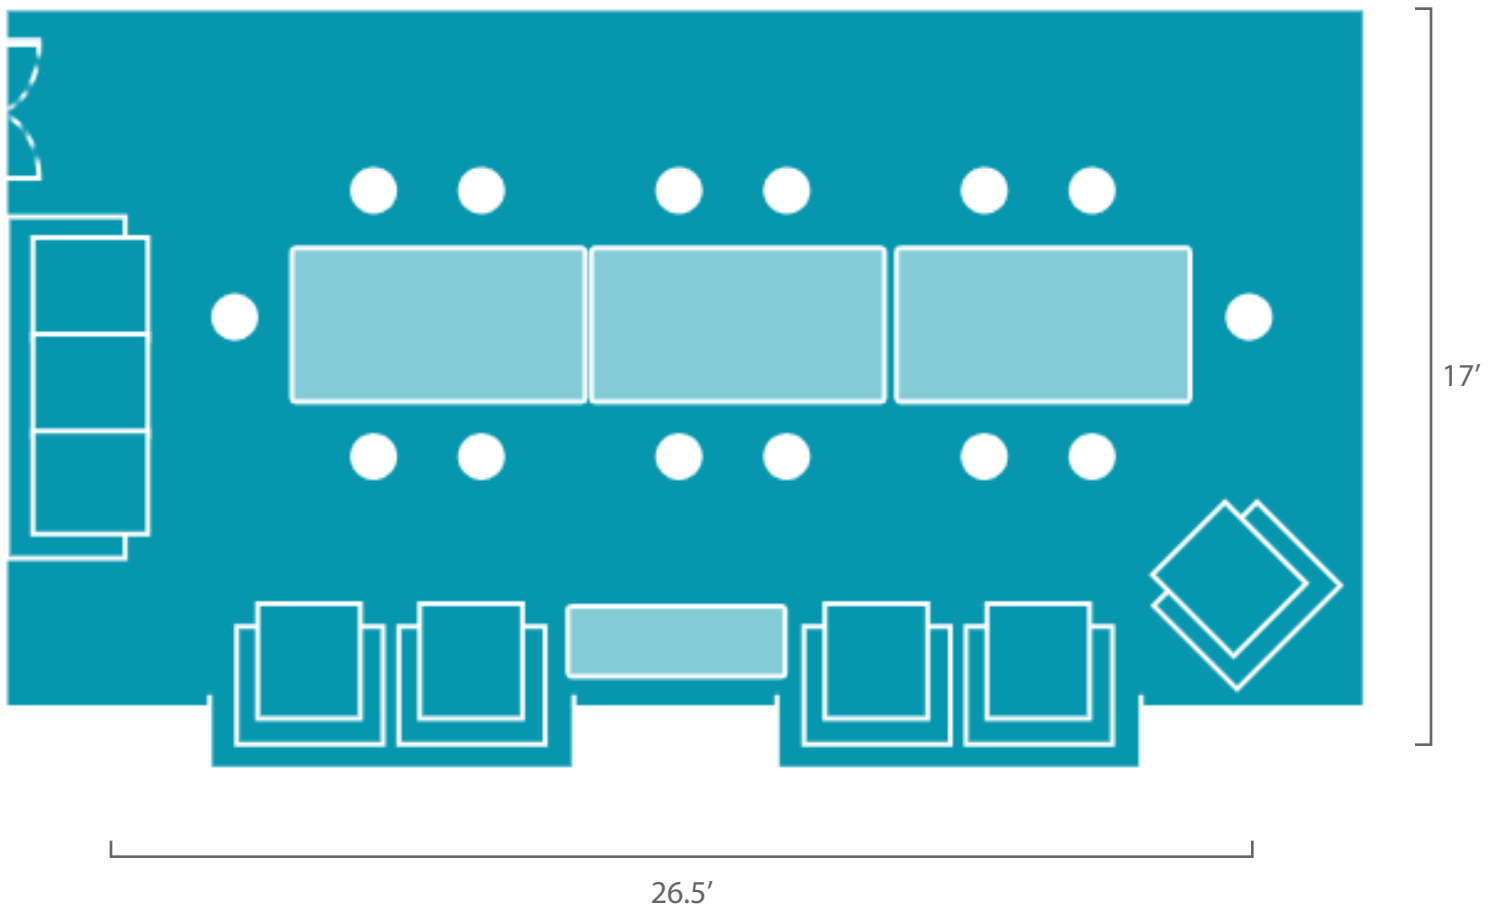

# 450ft<sup>2</sup>

LIBRARY

ROOM CAPACITY (PEOPLE)  
BOARDROOM: 14    RECEPTION: 25

EQUIPMENT AVAILABLE  
HIGH SPEED INTERNET & FLOATING FLIPCHART